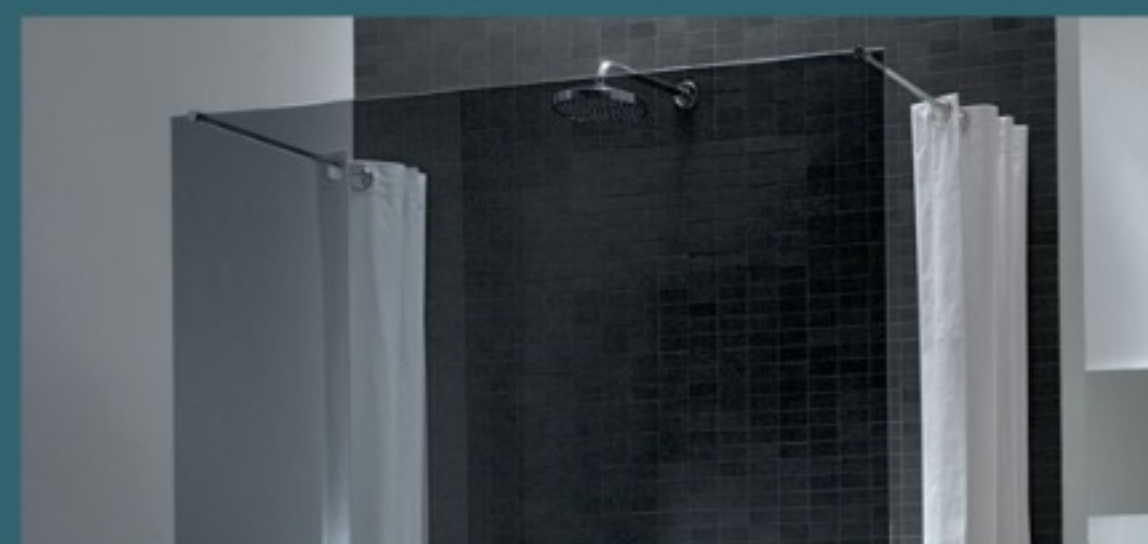

JACUZZI

SAUNA

STEAM GENERATOR

MULTISYSTEM

SHOWER ENCLOSURES

Jaquar

RITZ COLLECTION

FRAMED